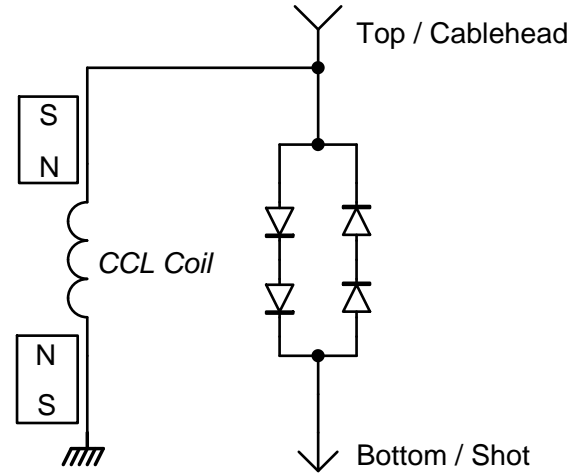

SHOOTING CCL

Use of or reliance on this schematic is entirely at your own risk.

Copyright 2005 by AnaLog Services, Inc. All rights reserved.
Reproduction is unlawful without express written permission.

AnaLog Services, Inc.

1169 Haynesville Road - Reynolds Station, KY 42368 (270) 276-5671 Fax: (270) 276-5588

Shooting CCL

CCLSTa.sch

Sheet Size: A	Creation Date: 03/01/2005	Drawn By: Syd H. Levine
Revision: 1.0	Modify Date: 11/19/2009	Sheet 1 of 1