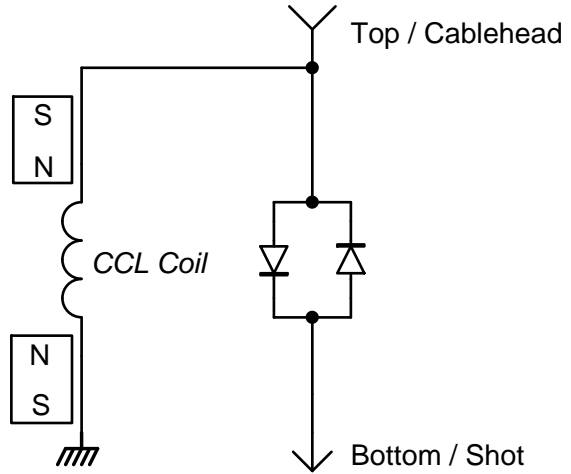

SHOOTING CCL

Use of or reliance on this schematic is entirely at your own risk.

Copyright 2005 by AnaLog Services, Inc. All rights reserved.
Reproduction is unlawful without express written permission.

AnaLog Services, Inc.

1169 Haynesville Road - Reynolds Station, KY 42368 (270) 276-5671 Fax: (270) 276-5588

Shooting CCL

CCLSTa.sch

Sheet Size: A	Creation Date: 03/01/2005	Drawn By: Syd H. Levine
Revision: 1.0	Modify Date: 11/19/2009	Sheet 1 of 1