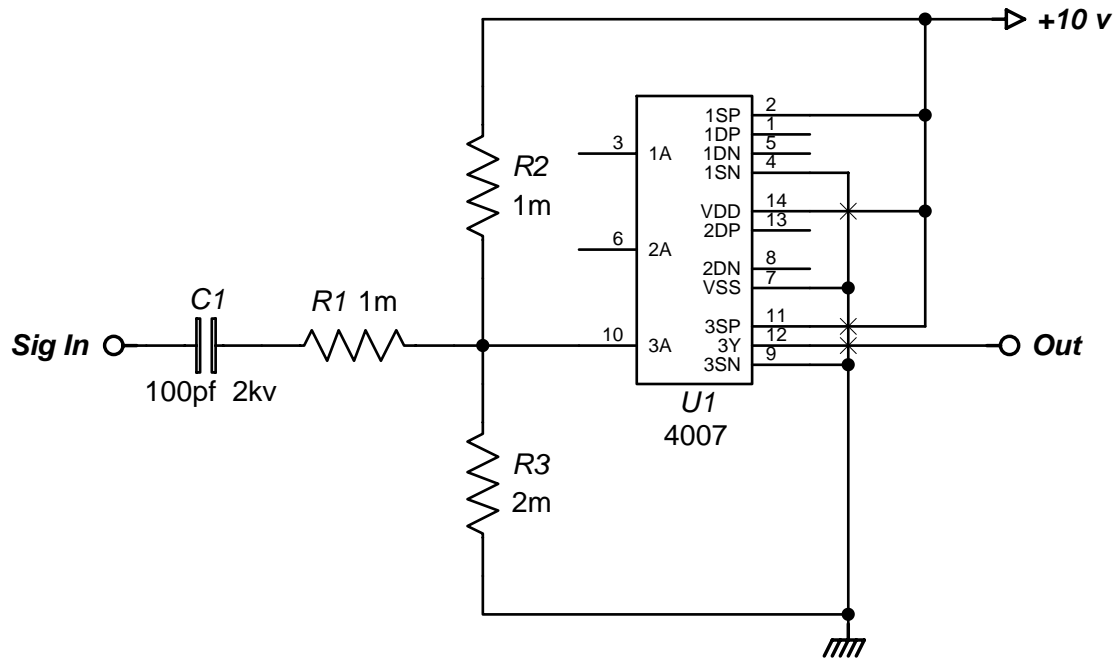

GO COSMOS GEIGER-MUELLER GAMMA RAY PREAMP

Copyright 2007 by AnaLog Services, Inc. All rights reserved.
Reproduction is unlawful without express written permission.

AnaLog Services, Inc.

1169 Haynesville Road - Reynolds Station, KY 42368 (270) 276-5671 Fax: (270) 276-5588

GO COSMOS GR Amp

GGRP3.sch

Sheet Size: A

Creation Date: 08/26/2007

Drawn By: Syd H. Levine

Revision: 1.0

Modify Date: 08/26/2007

Sheet 1 of 1