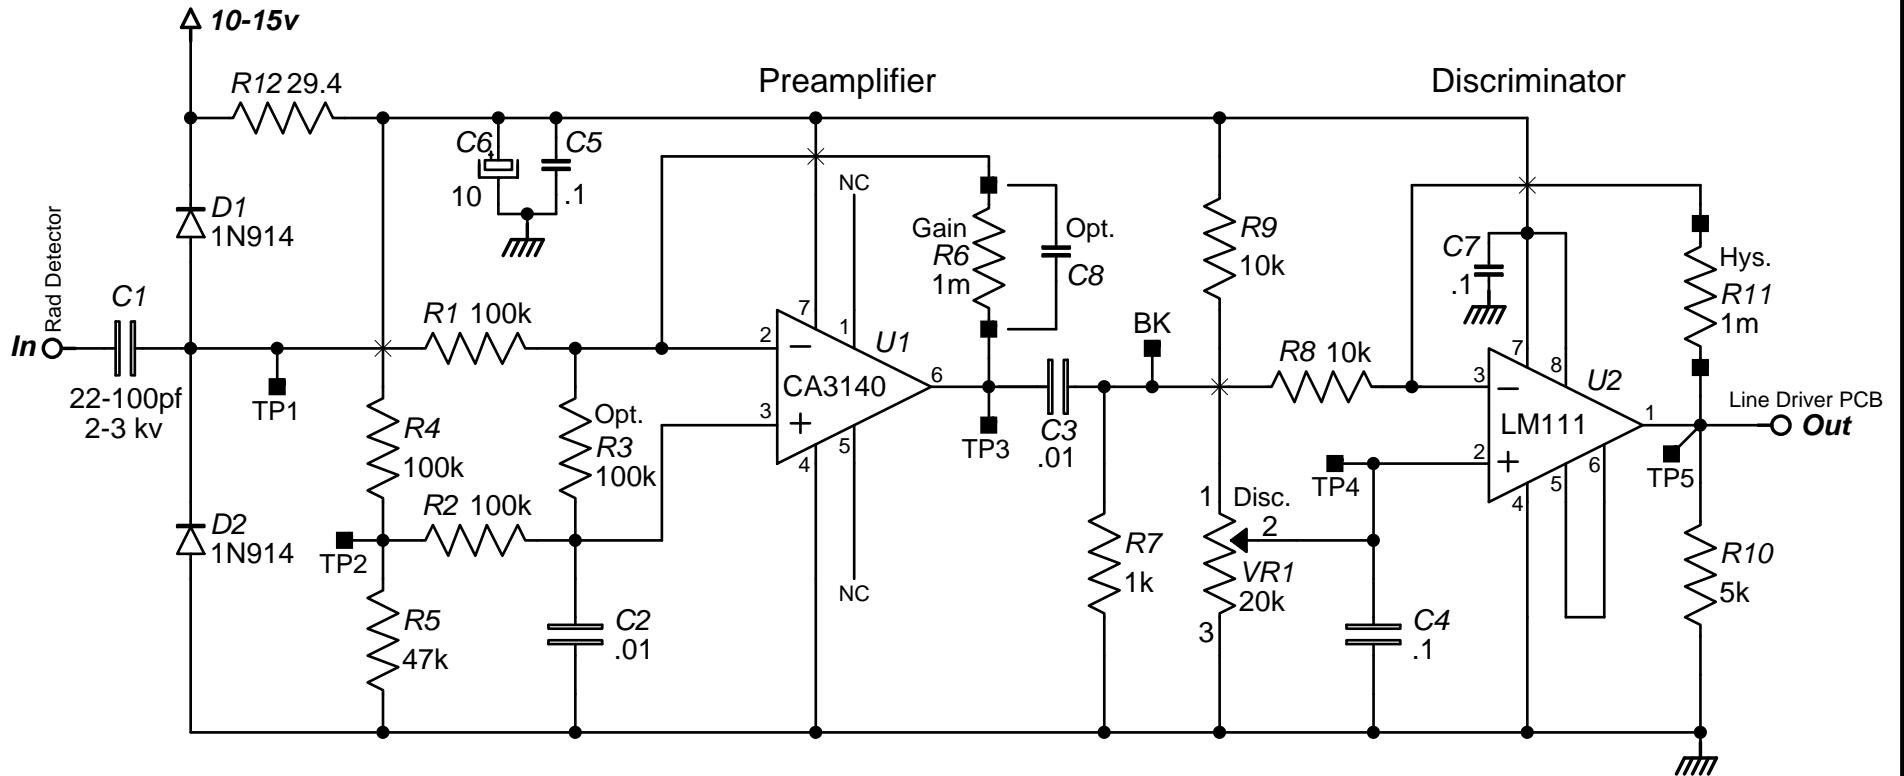

INVERTING PREAMP / DISCRIMINATOR

Copyright 2007 by AnaLog Services, Inc. All rights reserved.
Reproduction is unlawful without express written permission.

AnaLog Services, Inc.

1169 Haynesville Road - Reynolds Station, KY 42368 (270) 276-5671 Fax: (270) 276-5588

Preamp / Discriminator

DHPD2.sch

Sheet Size: A

Creation Date: 12/08/2007

Drawn By: Syd H. Levine

Revision: 1.0

Modify Date: 12/11/2007

Sheet 1 of 1