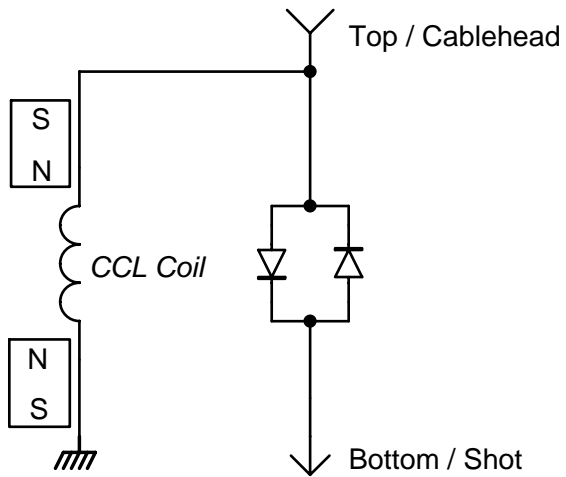

SHOOTING CCL

Copyright 2005 by AnaLog Services, Inc. All rights reserved.
 Reproduction is unlawful without express written permission.

AnaLog Services, Inc.

1169 Haynesville Road - Reynolds Station, KY 42368 (270) 276-5671 Fax: (270) 276-5588

Shooting CCL

CCLSTa.sch

Sheet Size: A

Creation Date: 03/01/2005

Drawn By: Syd H. Levine

Revision: 1.0

Modify Date: 08/04/2007

Sheet 1 of 1