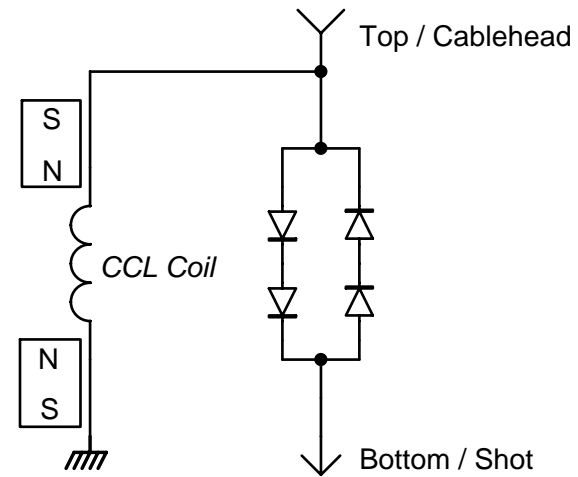

SHOOTING CCL

Copyright 2005 by AnaLog Services, Inc. All rights reserved.
 Reproduction is unlawful without express written permission.

AnaLog Services, Inc.

1169 Haynesville Road - Reynolds Station, KY 42368 (270) 276-5671 Fax: (270) 276-5588

Shooting CCL

CCLSTa.sch

Sheet Size: A

Creation Date: 03/01/2005

Drawn By: Syd H. Levine

Revision: 1.0

Modify Date: 08/04/2007

Sheet 1 of 1